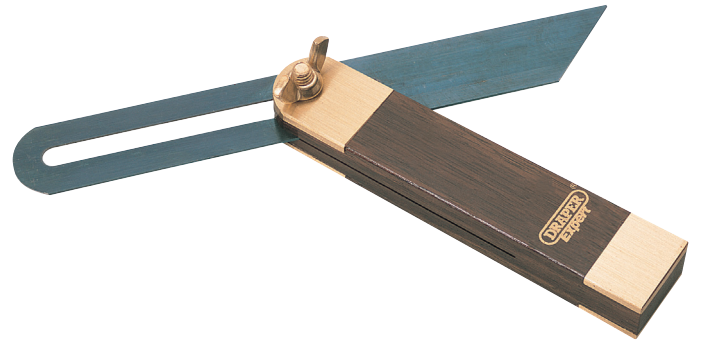

## Draper Expert Adjustable Carpenters Bevel, 190mm

**STOCK No.** 54233 **BRAND** Draper Expert

**BARCODE** 5010559542338

**WARRANTY** Lifetime

---

### FEATURES

- Polished hardwood stock with brass ends and wing nut
  - Fitted with straight and true blued steel blade
- 

### DESCRIPTION

With polished hardwood stock with brass ends and wing nut. Fitted with straight and true blued steel blade.

---

### CONTENTS

1 x Adjustable Carpenter's Bevel, 190mm

[Link to product - drapertools.com](https://www.drapertools.com)