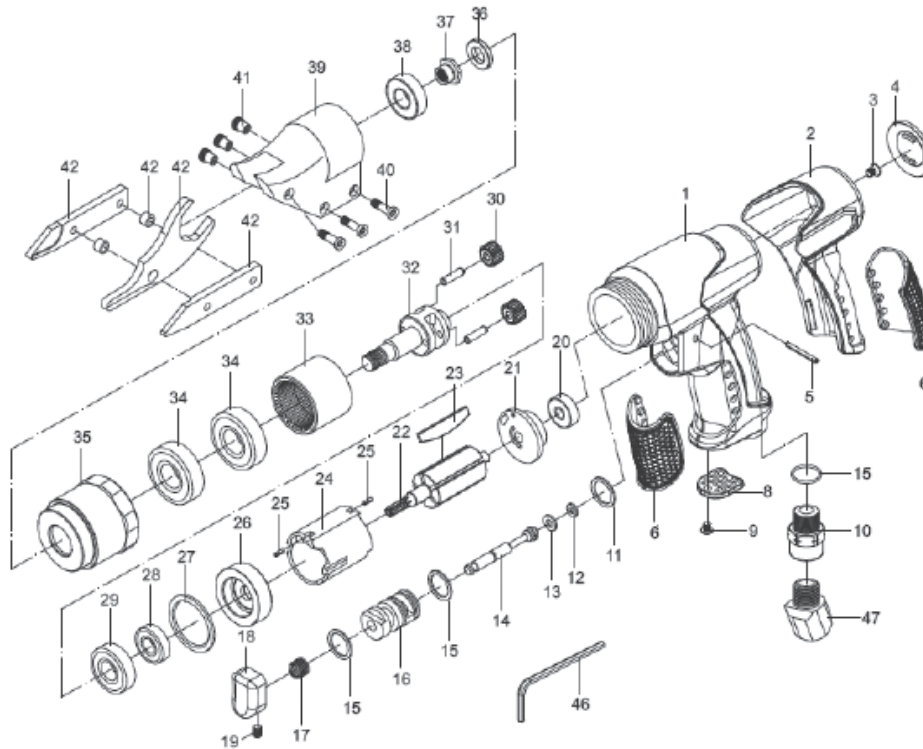

# AIR SHEARS

## 84130 - DAT-ASH SPARE PARTS LISTING

KEY No.	PART No.	STOCK No.	DESCRIPTION
1	YDAT-ASH-1	00867	Housing
2	YDAT-ASH-2	00868	Housing Cover
3	YDAT-ASH-3	00869	Screw
4	YDAT-ASH-4	00870	Rear Cover
5	YDAT-ASH-5	00871	Pin
6	YDAT-ASH-6	00873	Soft Grip Set
8	YDAT-ASH-8	00875	Exhaust Deflector
9	YDAT-ASH-9	00876	Screw
10	YDAT-ASH-10	00877	Air Inlet
11	YDAT-ASH-11	00878	O-Ring
12	YDAT-ASH-12	00879	O-Ring
13	YDAT-ASH-13	00881	O-Ring
14	YDAT-ASH-14	00882	Valve Stem
15	YDAT-ASH-15	00883	O-Ring
16	YDAT-ASH-16	00884	Trigger Sleeve
17	YDAT-ASH-17	00885	Spring
18	YDAT-ASH-18	00886	Trigger
19	YDAT-ASH-19	00887	Set Screw
20	YDAT-ASH-20	00888	Bearing
21	YDAT-ASH-21	00889	Rear Plate
22	YDAT-ASH-22	00890	Rotor
23	YDAT-ASH-23	00891	Rotor Blade

KEY No.	PART No.	STOCK No.	DESCRIPTION
24	YDAT-ASH-24	00892	Cylinder
25	YDAT-ASH-25	00893	Bolt
26	YDAT-ASH-26	00894	Front Plate
27	YDAT-ASH-27	00895	Gasket
28	YDAT-ASH-28	00896	Bearing
29	YDAT-ASH-29	00897	Bearing
30	YDAT-ASH-30	00899	Gear
31	YDAT-ASH-31	00900	Bolt
32	YDAT-ASH-32	00901	Work Spindle
33	YDAT-ASH-33	00902	Ring Gear
34	YDAT-ASH-34	00903	Bearing
35	YDAT-ASH-35	00904	Clamp Nut
36	YDAT-ASH-36	00906	Spacer
37	YDAT-ASH-37	00907	Eccentric Nut
38	YDAT-ASH-38	00908	Bearing
39	YDAT-ASH-39	00909	Cutter Housing
40	YDAT-ASH-40	00910	Lock Screw
41	YDAT-ASH-41	00911	Lock Nut
42	YDAT-ASH-42	00912	Blade Set
46	YDAT-ASH-46	00916	Hex Key
47	YDAT-ASH-47	00915	Plug