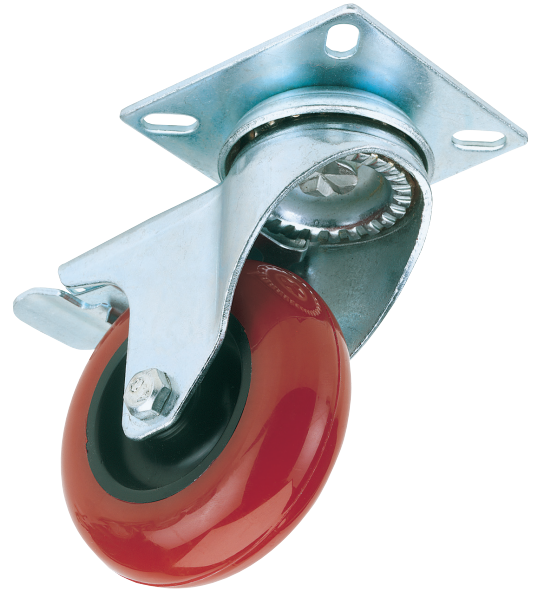

## Polyurethane Wheeled Swivel Plate Castors with Brake

**BRAND** Draper

**WARRANTY** 12 months

### FEATURES

- Swivel plate fixing with brake
- High tear strength
- twice the service life of rubber wheels

### DESCRIPTION

Swivel plate fixing with brake. High tear strength, up to twice the service life of rubber wheels with good load carrying capacity. Sold in polybags with label.

Stock No.	Description	Diameter	Load
65514	Polyurethane Wheel	75mm	70kg
65519	Polyurethane Wheel	100mm	125kg