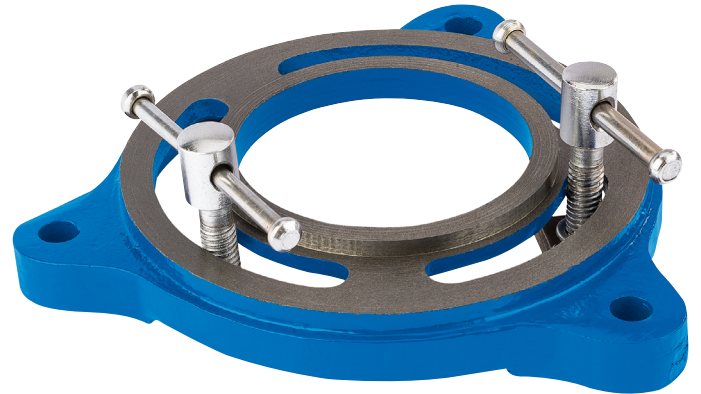

## Swivel Base for 44506 Engineers Bench Vice, 100mm

**STOCK No.** 45784 **BRAND** Draper

**BARCODE** 5010559457847

**WARRANTY** Lifetime

---

### FEATURES

- Cast iron construction.
  - Supplied with clamping blocks.
  - For use in conjunction with Draper Engineer's Vice – Stock No. 44506.
- 

### DESCRIPTION

Swivel bases for use with Engineers Bench Vices Stock Nos. 44506 and 45783. Manufactured from good quality grey cast iron with three fixing legs and two clamping blocks.

---

### CONTENTS

1 x 100mm Swivel Base for 44506 Engineers Bench Vice

[Link to product - drapertools.com](https://www.drapertools.com)