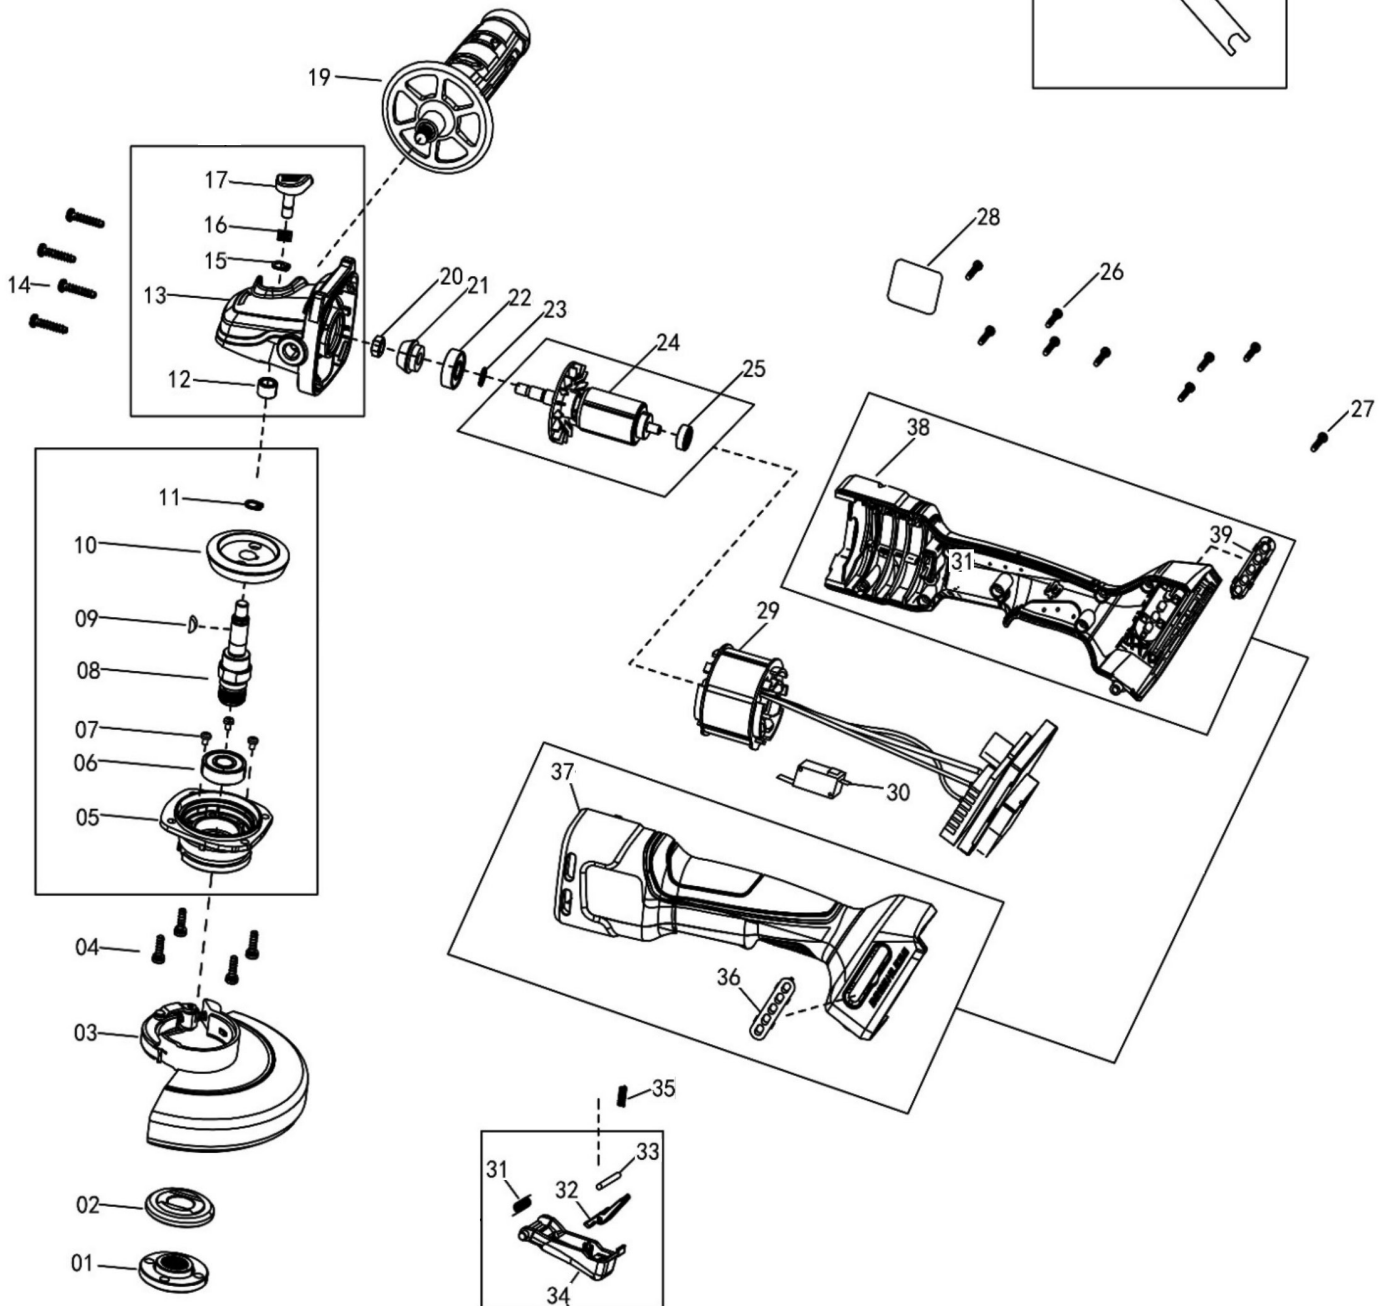

DRAPER[®]

20V BRUSHLESS 125mm/115mm **ANGLE GRINDER**

98104 – D20AG SPARE PARTS DRAWING

D20
MULTI-TOOL BATTERY SYSTEM

20V BRUSHLESS 125mm/115mm
ANGLE GRINDER

98104 – D20AG SPARE PARTS LISTING

MULTI-TOOL BATTERY SYSTEM

KEY No.	PART No.	STOCK No.	DESCRIPTION	KEY No.	PART No.	STOCK No.	DESCRIPTION	
1	YD20AG-A1	27515	Flanges	38			(NP)Right Housing	
2				39			(NP)Wrench	
3	YD20AG-A3	27516	Wheel guard assembly					
4								
5	YD20AG-A8	27517	Gear box assembly					
6								
7								
8								
9								
10								
11								
12								
13	YD20AG-A13	27518	Gear box cover assembly					
14								
15	YD20AG-A17	27519	Button assembly					
16								
17								
19	YD20AG-19	27520	Auxiliary handle					
20	YD20AG-A24	27564	Motor rotor assembly					
21								
22								
23								
24								
25								
26								
27			(NP)Self-tapping Screw					
28			(NP)Self-tapping Screw					
29			(NP)Sticker					
29	YD20AG-29	27595	"Motor Stator and Controller assembly "					
30	YD20AG-30	27598	Switch					
31	YD20AG-A34	27599	Trigger assembly					
32								
33								
34								
35								
36			(NP)Dust Screen					
37			(NP)Left Housing					