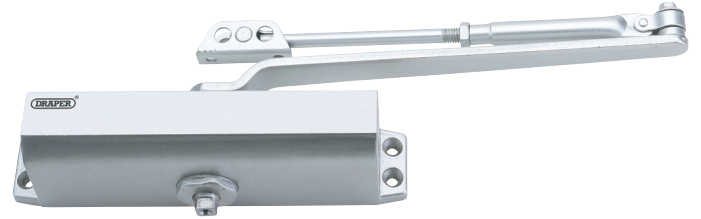

Door Closers

BRAND Draper

WARRANTY 12 months

FEATURES

- For automatic closing of doors
- Latch and close speed adjusters
- Delay action
- Back check facilities (62890 only)

DESCRIPTION

For the automatic closing of doors in domestic, commercial and industrial environments. Suitable for both right and left hand hung doors. Features include latch and close speed adjusters and delay action. (Back check facilities available on Stock No. 62890 only). Supplied with fixings. Display carton.

UL Approved

Stock No.	For Door Weight
62894	15-30kg
62893	25-45kg
62892	40-65kg