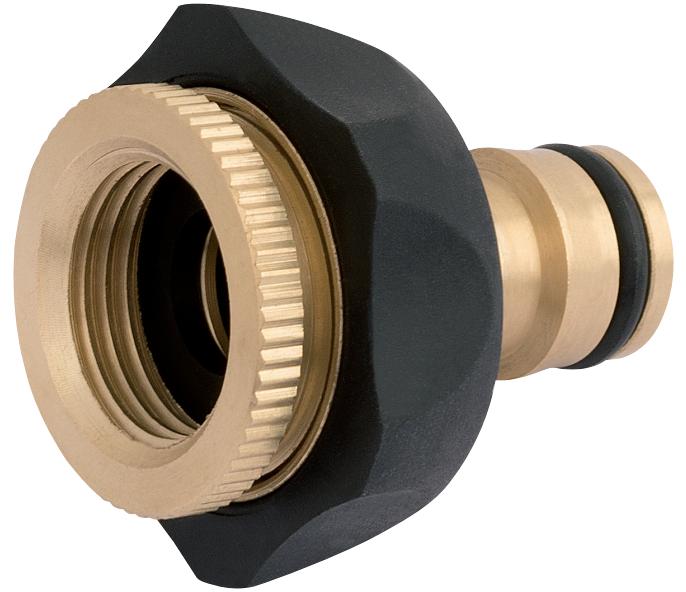

Brass and Rubber Tap Connector, 1/2 - 3/4"

STOCK No. 24646 BRAND Draper

BARCODE 5010559246465

WARRANTY 12 months parts and labour

FEATURES

- Connectors made from high quality brass with rubber overmolding.

DESCRIPTION

Connectors made from high quality brass with rubber overmolding.

CONTENTS

1 x Brass and Rubber Tap Connector, 1/2 - 3/4"

[Link to product - drapertools.com](https://www.drapertools.com)