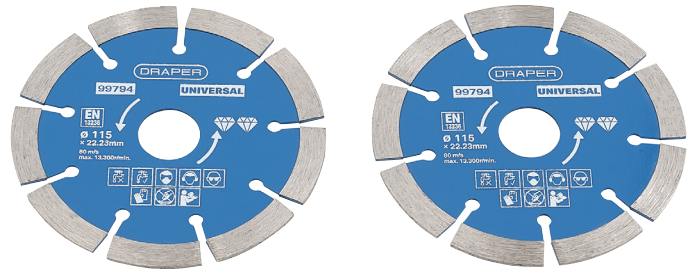

### FEATURES

- For cutting concrete, bricks, stone, granite and marble
- 10mm Segment height
- Compatibility with bore 22.23mm

### DESCRIPTION

Twin pack of hardened and tempered diamond blades with segmented rim for a faster cut. General purpose blades for use on concrete, bricks, stone, granite and marble. Suitable for dry and wet cutting, with optimum results when used wet. Compatible with most angle grinders with a 22.23mm bore.

### CONTENTS

1 x Segmented Diamond Blade, 115mm (Pack of 2)

### SPECIFICATIONS

Diameter	115mm
Bore	22.23mm
Segment height	10mm
Maximum speed	13,300rpm
Kerf	1.9mm
Blade construction	Sintered
Weight	0.188kg

[Link to product - drapertools.com](https://www.drapertools.com)