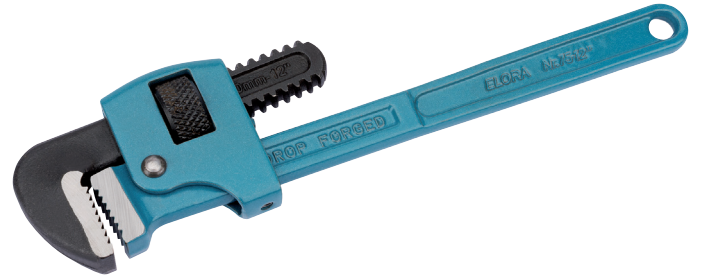

Elora Adjustable Pipe Wrench, 300mm, 30mm

STOCK No. 23709 BRAND Elora

BARCODE 5010559237098

WARRANTY Lifetime

FEATURES

-

DESCRIPTION

Professional Quality, manufactured from tool steel, hardened and tempered. The spring-loaded induction hardened jaws have wide faces serrated in opposite direction to ensure a secure grip. Polished head with blue lacquered handle.

CONTENTS

1 x Elora Adjustable Pipe Wrench, 300mm

[Link to product - drapertools.com](https://www.drapertools.com)