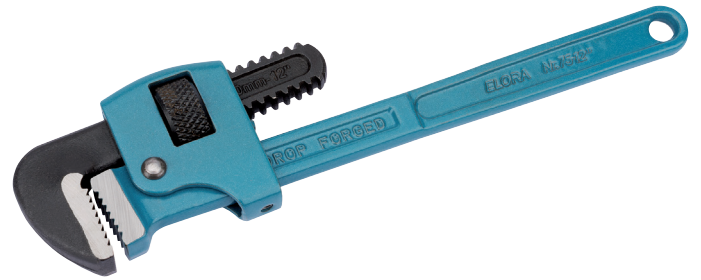

Adjustable Pipe Wrenches

BRAND Elora

WARRANTY Lifetime

FEATURES

-

DESCRIPTION

Professional Quality, manufactured from tool steel, hardened and tempered. The spring - loaded induction hardened jaws have wide faces serrated in opposite direction to ensure a secure grip. Polished head with blue lacquered handle. Sold loose.

Stock No.	Length	Capacity
23692	250mm	26mm
23709	300mm	30mm
23717	350mm	38mm
23725	450mm	52mm
23733	600mm	65mm