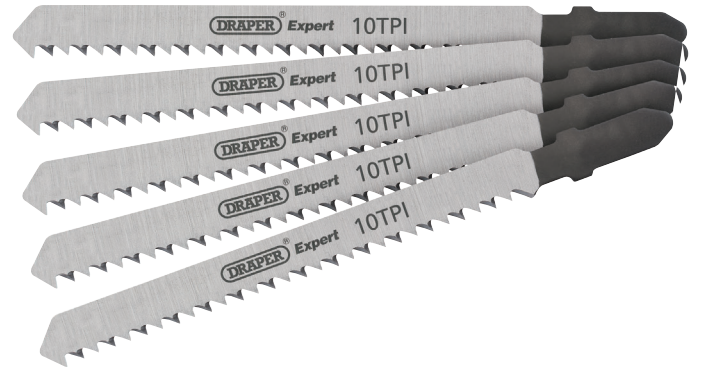

Draper Expert DT101B Jigsaw Blade Set, 100mm (5 Piece)

STOCK No. 81716 **BRAND** Draper Expert

BARCODE 5010559817160

WARRANTY Consumable Warranty Applies

FEATURES

- Bayonet fitting
- Jigsaw blades in sets of 5

DESCRIPTION

Manufactured from carbon steel, which has a ground tooth and taper back design, polished then treated to prevent rust. The 10TPI are perfectly designed for straight, fine cutting of softwoods, chipboard, plywood, fibreboard and plastics. Attached with bayonet ends.

CONTENTS

1 x DT101B Jigsaw Blade Set, 100mm (5 Piece)

[Link to product - drapertools.com](https://www.drapertools.com)