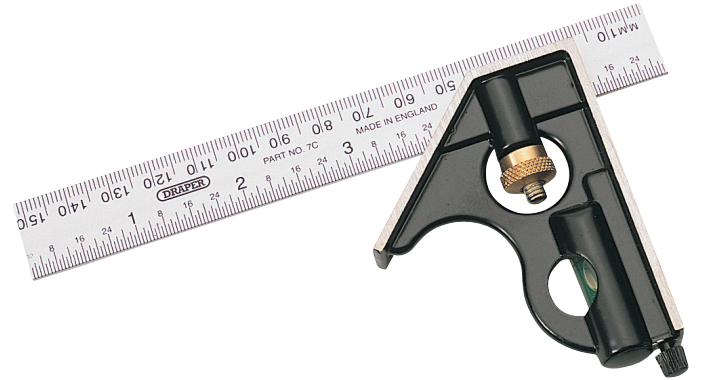

Combination Squares

BRAND Draper

WARRANTY Lifetime

FEATURES

- Metal stock with polished faces, brass adjusting screw, spirit level and scribe
- Aluminium blade graduated both sides in metric and imperial

DESCRIPTION

Matt black metal stock with polished faces, brass adjusting screw, spirit level and scribe. Aluminium blade graduated (on both sides of the blade) metric on one edge and imperial on the other. Display packed.

| Stock No. | Length |
|-----------|--------|
| 34702 | 150mm |
| 34703 | 300mm |