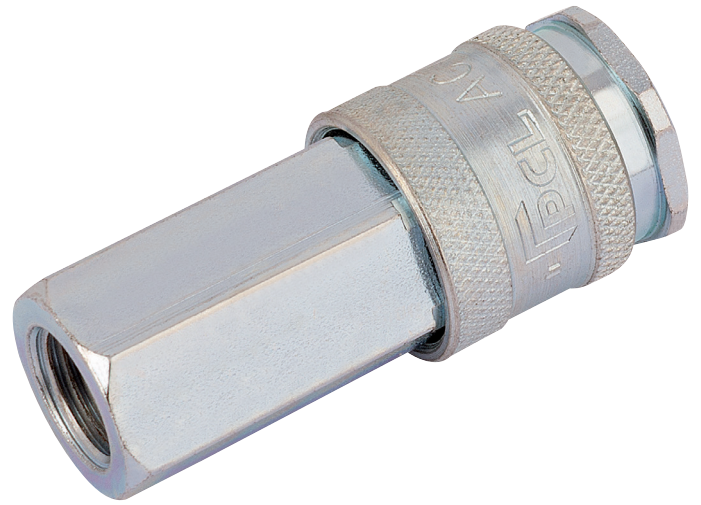

## 1/4" BSP Parallel Euro Coupling Female Thread (Sold Loose)

**STOCK No.** 54407 **BRAND** Draper

**BARCODE** 5010559544073

**WARRANTY** Consumable Warranty Applies

### FEATURES

- For heavy duty high flow applications
- Tested to over 1 million cycles
- Connects to most popular industrial and European adaptor profiles (Cejn, Rectus etc)
- Zinc passivated

### DESCRIPTION

For heavy duty high flow applications, BSP parallel, tested to over 1 million cycles, connects to most popular and European adaptor profiles (Cejn, Rectus etc.), zinc passivated to significantly improve corrosion resistance, hard wearing steel construction. Sold loose.

### CONTENTS

1 x 1/4" BSP Parallel Euro Coupling Female Thread (Sold Loose)