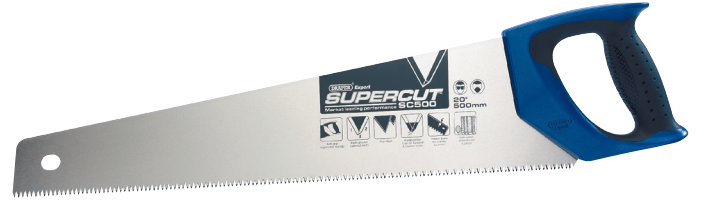

## Draper Expert Supercut® Soft Grip Hardpoint Handsaw, 500mm/20", 7tpi/8ppi

**STOCK No.** 49290 **BRAND** Draper Expert Supercut

**BARCODE** 5010559492909

**WARRANTY** Lifetime

### FEATURES

- Japanese high carbon steel hardened, tempered, straightened and stress relieved to ensure blade straightness
- Fine ground blade surface coated in ultra-tough lacquer to prevent corrosion and ease friction during sawing
- Triple ground tooth design to allow fast cutting and sawdust removal in both forward and reverse action
- Each tooth is hardened to prevent tooth snap
- Shock-absorbing, ergonomic soft grip handle

### DESCRIPTION

Japanese high carbon steel hardened, tempered, straightened and stress relieved to ensure blade straightness. Fine ground blade surface coated in ultra - tough lacquer to prevent corrosion and ease friction during sawing. Triple ground tooth design to allow fast cutting and sawdust removal in both forward and reverse action. Each tooth is hardened to prevent tooth snap. Shock - absorbing, ergonomic soft grip handle.