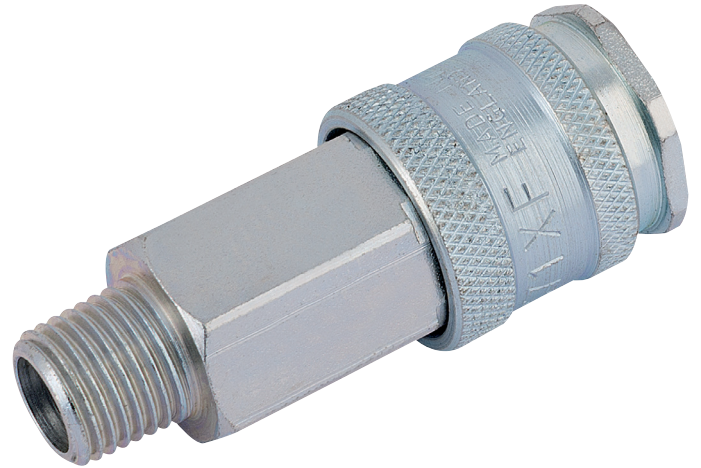

### FEATURES

- For heavy duty high flow applications
- Tested to over 1 million cycles
- Connects to most popular industrial and European adaptor profiles (Cejn, Rectus etc)
- Zinc passivated

### DESCRIPTION

For heavy duty high flow applications

BSP parallel

Tested to over 1 million cycles

Connects to most popular and European adaptor profiles (Cejn, Rectus etc.)

Zinc passivated to significantly improve corrosion resistance

Hard wearing steel construction, Sold loose.

Nominal flow diameter: 7.4mm

Stock No.	Size	Type
54407	1/4"	Female
54404	1/4"	Male
54408	3/8"	Female
54405	3/8"	Male
54409	1/2"	Female
54406	1/2"	Male