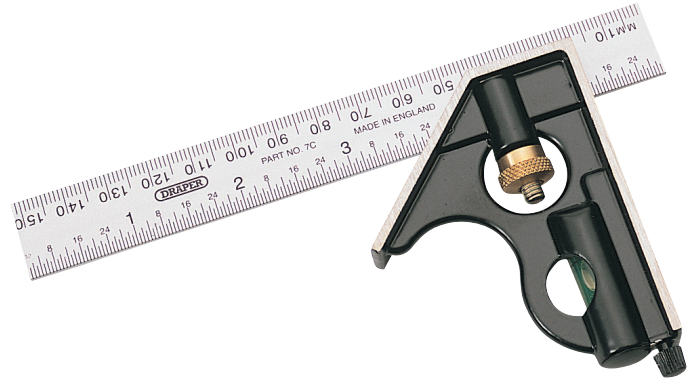

Metric and Imperial Combination Square, 150mm

STOCK No. 34702 **BRAND** Draper

BARCODE 5010559347025

WARRANTY Lifetime

FEATURES

- Metal stock with polished faces, brass adjusting screw, spirit level and scribe
- Aluminium blade graduated both sides in metric and imperial

DESCRIPTION

Matt black metal stock with polished faces, brass adjusting screw, spirit level and scribe. aluminium blade graduated (on both sides of the blade) metric on one edge and imperial on the other.

CONTENTS

1 x Metric and Imperial Combination Square, 150mm

[Link to product - drapertools.com](https://www.drapertools.com)