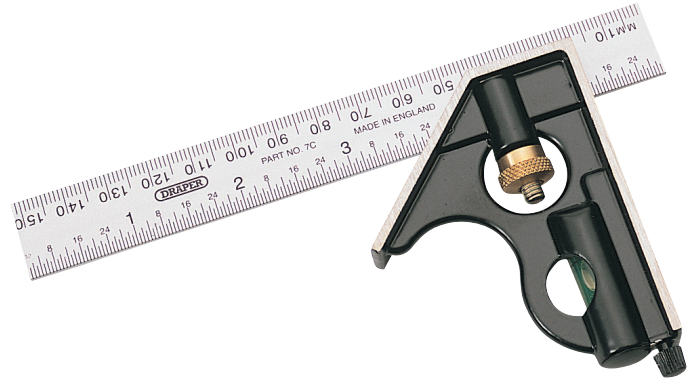

## Metric and Imperial Combination Square, 150mm

**STOCK No.** 34702 **BRAND** Draper

**BARCODE** 5010559347025

**WARRANTY** Lifetime

### FEATURES

- Metal stock with polished faces, brass adjusting screw, spirit level and scribe
- Aluminium blade graduated both sides in metric and imperial

### DESCRIPTION

Matt black metal stock with polished faces, brass adjusting screw, spirit level and scribe. aluminium blade graduated (on both sides of the blade) metric on one edge and imperial on the other.

### CONTENTS

1 x Metric and Imperial Combination Square, 150mm

[Link to product - drapertools.com](https://www.drapertools.com)