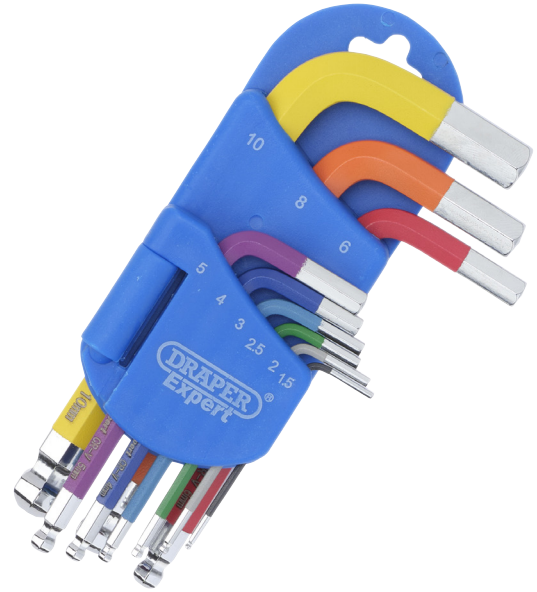

## Draper Expert Metric Short Arm Ball End Hex Key Set, Colour Coded (9 Piece)

**STOCK No.** 04912 **BRAND** Draper Expert

**BARCODE** 5059482036040

**WARRANTY** 12 months parts and labour

### FEATURES

- 1.5 - 10mm
- Made from hardened and tempered chrome vanadium steel
- Chrome plated for corrosion protection
- Colour powder-coated finish for individual size recognition
- Ball end allows use at a 30° angle
- Supplied in a handy fold-out storage holder

### DESCRIPTION

This short arm metric key set allows easy access to fasteners in small and restricted spaces. Manufactured from chrome vanadium steel that is hardened and tempered for strength and longevity. To help prevent corrosion, this key set has a polished chrome finish which is also powder-coated with a bright colour. Each colour signifies a different key size for easy identification. The ball end makes it easier to slide the key into position and it can also be used at a 30-degree angle, which is great for difficult to reach areas. The non-ball ends have chamfered edges. Supplied in a fold-out easy-release storage holder to keep the key set organised and ready to use.

### CONTENTS

9 x Draper Expert Metric Short Arm Ball End Hex Key Set, Colour Coded Sizes: 1.5, 2.0, 2.5, 3.0, 4.0, 5.0, 6.0, 8.0, 10.0mm