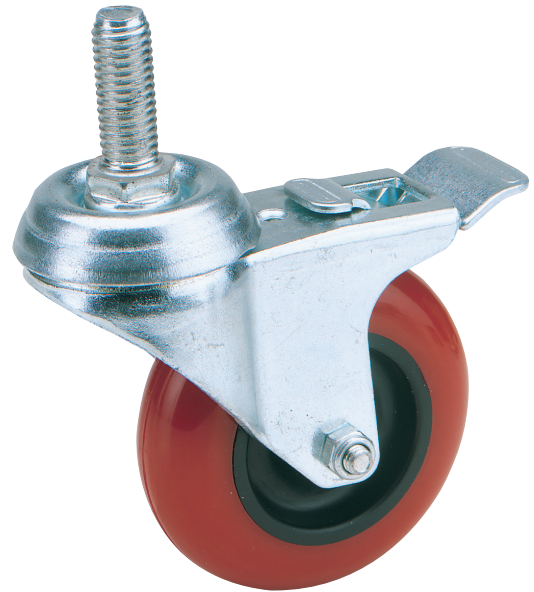

## Polyurethane Wheeled Swivel Bolt Castors with Brake

**BRAND** Draper

**WARRANTY** 12 months

---

### FEATURES

- Swivel bolt fixing 12mm diameter with brake
  - High tear strength
  - Twice the service life of rubber wheels
- 

### DESCRIPTION

12mm diameter swivel bolt fixing with brake. High tear strength, up to twice the service life of rubber wheels with good load carrying capacity. Sold in polybags with label.

Stock No.	Description	Diameter	Load
65516	Polyurethane Wheel	75mm	70kg
65521	Polyurethane Wheel	100mm	125kg