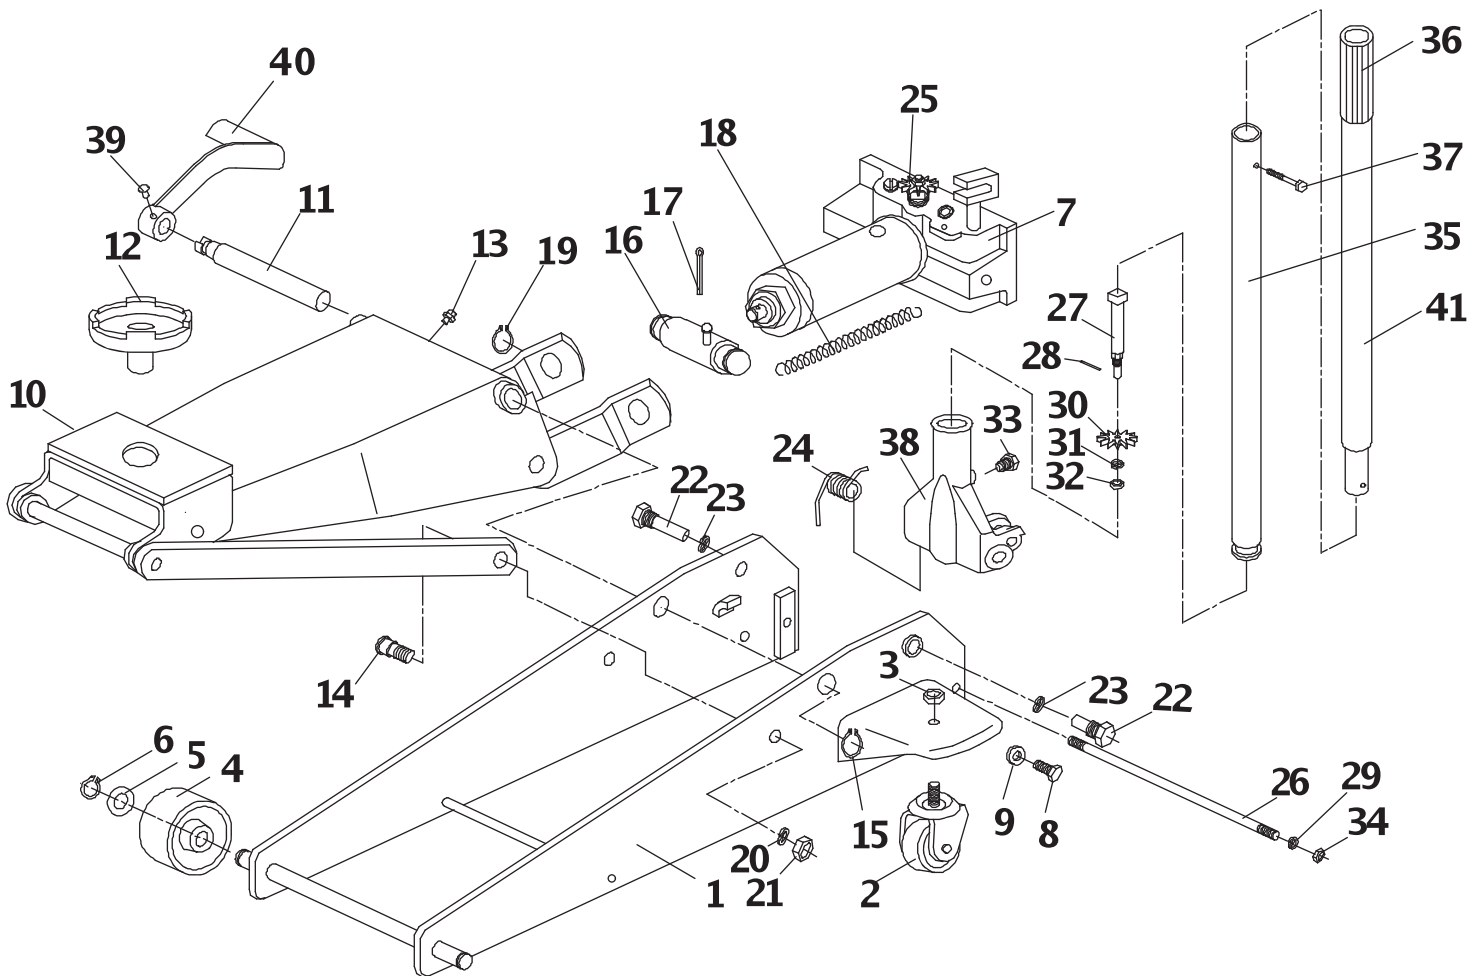

Helpline: (023) 8049 4344. Sales Desk: (023) 8049 4333. General Enquiries: (023) 8026 6355.

DRAPER TOOLS LTD, HURSLEY ROAD, CHANDLER'S FORD, EASTLEIGH, HANTS. SO53 1YF. U.K website: www.drapertools.com e-mail: sales@drapertools.com

RWMC141212