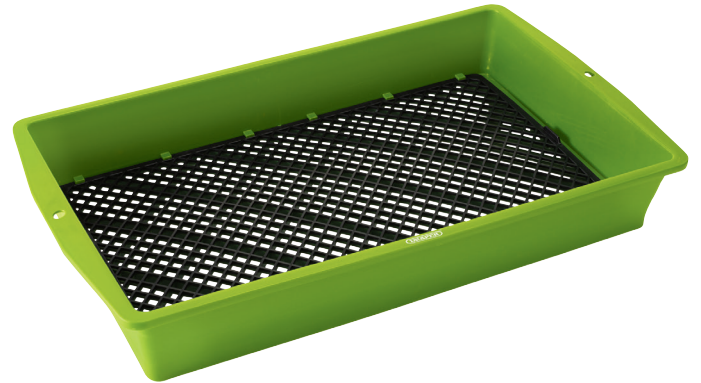

Adjustable Garden Sieve

STOCK No. 24626 **BRAND** Draper

BARCODE 5059482045141

WARRANTY Lifetime

FEATURES

- Adjustable between 3.7 and 10mm by sliding the upper mesh
- Ideal for sifting out large pieces of unwanted garden debris, such as stone, leaves, weeds and large lumps of soil or compost
-

DESCRIPTION

The mesh size is adjustable between 3.7 and 10mm by sliding the upper mesh. This garden sieve is ideal for sifting out large pieces of unwanted garden debris, such as stones, leaves, weeds and large lumps of soil or compost.

CONTENTS

1 x Adjustable Garden Sieve

SPECIFICATIONS

Size	W 560 x H 80 x D 323mm
Adjustable mesh	3.7-10mm

[Link to product - drapertools.com](https://www.drapertools.com)