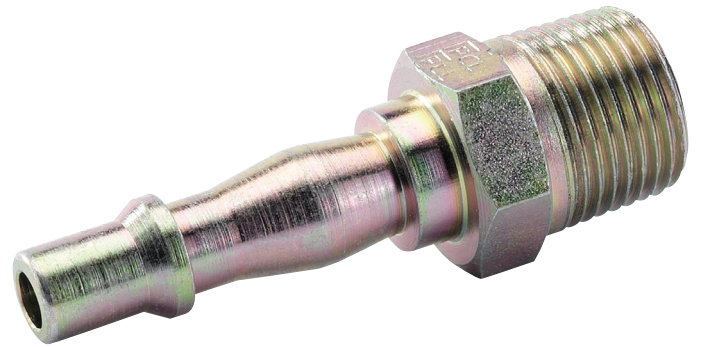

PCL Standard and Vertex Air Line Coupling Screw Adaptors (Sold Loose)

BRAND Draper

WARRANTY 12 months

FEATURES

- Screw adaptor, male thread BSP taper

DESCRIPTION

Screw adaptor, male thread BSP taper. Sold loose.

Stock No.	Thread	Type
25790	1/4"	Male
25793	3/8"	Male