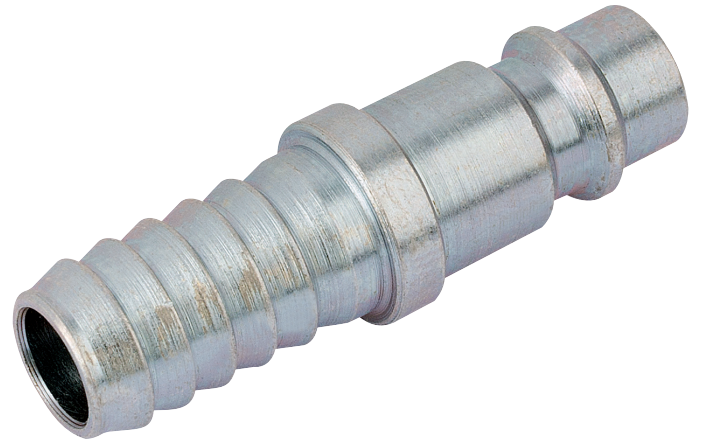

## PCL Euro Adaptor Hose Tailpiece, 10mm (Sold Loose)

**STOCK No.** 54425 **BRAND** Draper

**BARCODE** 5010559544257

**WARRANTY** 12 months parts and labour

### FEATURES

- For heavy duty high flow applications
- Tested to over 1million cycles
- Connects to most popular and European adaptor profiles (Cejn, Rectus etc)
- Zinc passivated to significantly improve corrosion resistance
- Hard wearing steel construction

### DESCRIPTION

For heavy duty high flow applications, tested to over 1 million cycles, connects to most popular and European adaptor profiles (Cejn, Rectus etc.), zinc passivated to significantly improve corrosion resistance, hard wearing steel construction. Sold loose.

### CONTENTS

1 x PCL Euro Adaptor Hose Tailpiece, 10mm (Sold Loose)