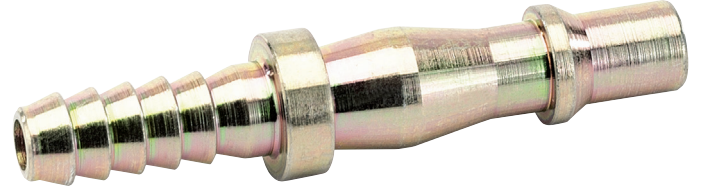

PCL Standard and Vertex Air Line Coupling Adaptor Tailpieces (Display Packed)

BRAND Draper

WARRANTY 12 months

FEATURES

- Integral adaptor/tailpieces

DESCRIPTION

Integral adaptor/tailpieces. Display packed five tailpieces per card.

Order number of cards required (5 per card)

Stock No.	Bore	For Hose
25836	3/16"	4.75mm
25834	1/4"	6.35mm
25837	5/16"	7.9mm
25839	3/8"	9.5mm