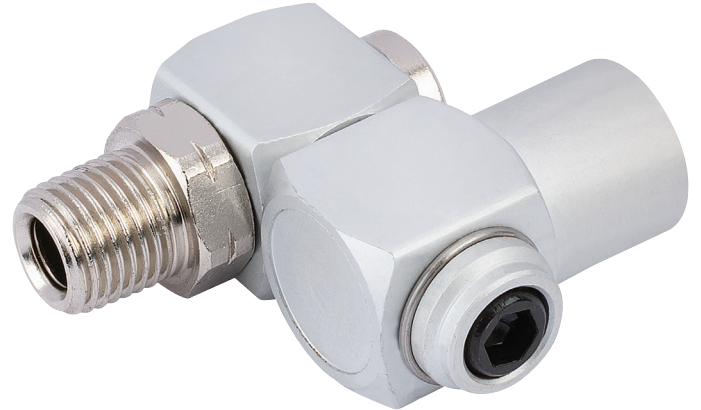

Swivel Connector, 1/4"

STOCK No. 70865 BRAND Draper

BARCODE 5010559708659

WARRANTY 12 months parts and labour

FEATURES

- 1/4" BSP
- Male and female thread

DESCRIPTION

1/4" BSP swivel connector with 1 x male thread and 1 x female thread. Manufactured from aluminium and steel.

CONTENTS

1 x 1/4" Swivel Connector

SPECIFICATIONS

Thread size	1/4" BSP
Length	55mm
Hex size	17 x 6mm

[Link to product - drapertools.com](https://www.drapertools.com)