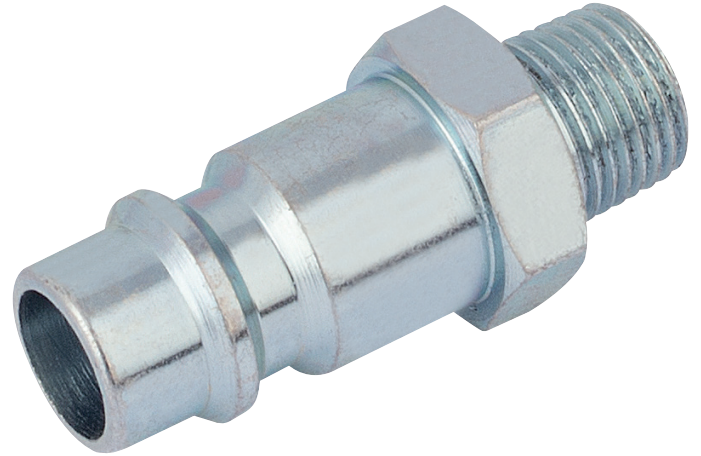

## 1/8" BSP Male Nut PCL Euro Coupling Adaptor (Sold Loose)

**STOCK No.** 54414 **BRAND** Draper

**BARCODE** 5010559544141

**WARRANTY** 12 months parts and labour

### FEATURES

- For heavy duty high flow applications
- Tested to over 1million cycles
- Connects to most popular and European adaptor profiles (Cejn, Rectus etc)
- Zinc passivated to significantly improve corrosion resistance
- Hard wearing steel construction

### DESCRIPTION

For heavy duty high flow applications, tested to over 1 million cycles, connects to most popular and European adaptor profiles (Cejn, Rectus etc.), zinc passivated to significantly improve corrosion resistance, hard wearing steel construction. Sold loose.

### CONTENTS

1 x 1/8" BSP Male Nut PCL Euro Coupling Adaptor (Sold Loose)