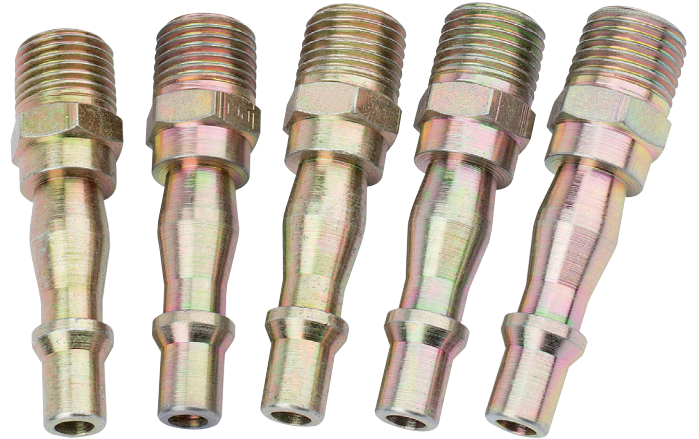

## PCL Standard and Vertex Air Line Coupling Screw Adaptors (Display Packed)

**BRAND** Draper

**WARRANTY** 12 months

### FEATURES

- Screw adaptor, male thread 1/4" BSP taper

### DESCRIPTION

Screw adaptor, male thread BSP taper. Display packed five adaptors per card.

**Order number of cards required (5 per card)**

Stock No.	Thread	Type
25832	1/4"	Male
25835	3/8"	Male