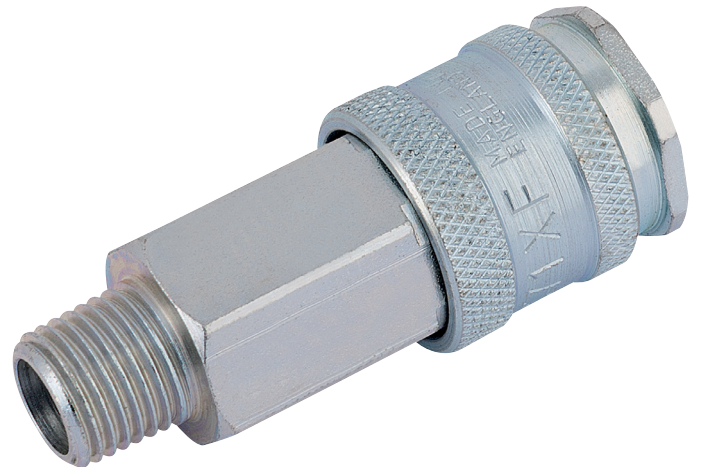

### FEATURES

- For heavy duty high flow applications
- Tested to over 1 million cycles
- Connects to most popular industrial and European adaptor profiles (Cejn, Rectus etc)
- Zinc passivated

### DESCRIPTION

For heavy duty high flow applications

BSP parallel

Tested to over 1 million cycles

Connects to most popular and European adaptor profiles (Cejn, Rectus etc.)

Zinc passivated to significantly improve corrosion resistance

Hard wearing steel construction, Sold loose.

Nominal flow diameter: 7.4mm

Stock No.	Size	Type
54407	1/4"	Female
54404	1/4"	Male
54408	3/8"	Female
54405	3/8"	Male
54409	1/2"	Female
54406	1/2"	Male