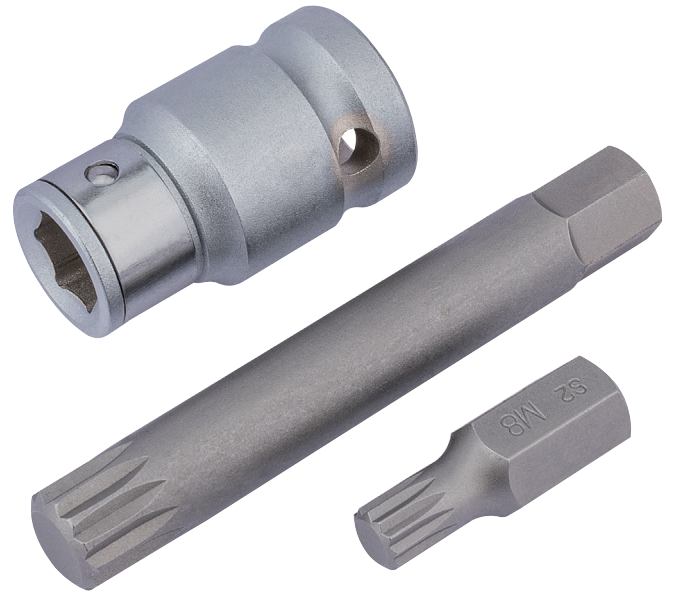

Draper Expert Spline Bit Set, 1/2" Sq. Dr. (3 Piece)

STOCK No. 83566 **BRAND** Draper Expert

BARCODE 5010559835669

WARRANTY Lifetime

FEATURES

- Contents: bit holder 1/2" sq. dr., 2 bits 8mm x 75mm and 12 x 75mm long

DESCRIPTION

Bits manufactured from SNCM - V steel hardened and tempered with shot blasted finish. 1/2" Sq. Dr. bit holder from chrome vanadium steel hardened, tempered and chrome plated for corrosion resistance.

CONTENTS

- 1 x Bit holder 10mm x 1/2" sq. drive
- 1 x Bit: 8 x 30mm long
- 1 x Bit: 12 x 75mm long

[Link to product - drapertools.com](https://www.drapertools.com)