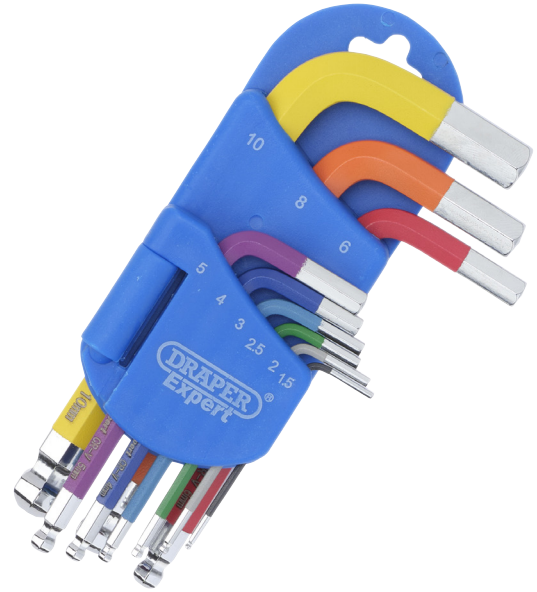

Draper Expert Metric Short Arm Ball End Hex Key Set, Colour Coded (9 Piece)

STOCK No. 04912 **BRAND** Draper Expert

BARCODE 5059482036040

WARRANTY 12 months parts and labour

FEATURES

- 1.5 - 10mm
- Made from hardened and tempered chrome vanadium steel
- Chrome plated for corrosion protection
- Colour powder-coated finish for individual size recognition
- Ball end allows use at a 30° angle
- Supplied in a handy fold-out storage holder

DESCRIPTION

This short arm metric key set allows easy access to fasteners in small and restricted spaces. Manufactured from chrome vanadium steel that is hardened and tempered for strength and longevity. To help prevent corrosion, this key set has a polished chrome finish which is also powder-coated with a bright colour. Each colour signifies a different key size for easy identification. The ball end makes it easier to slide the key into position and it can also be used at a 30-degree angle, which is great for difficult to reach areas. The non-ball ends have chamfered edges. Supplied in a fold-out easy-release storage holder to keep the key set organised and ready to use.

CONTENTS

9 x Draper Expert Metric Short Arm Ball End Hex Key Set, Colour Coded Sizes: 1.5, 2.0, 2.5, 3.0, 4.0, 5.0, 6.0, 8.0, 10.0mm

SPECIFICATIONS

Weight 2.9kg

[Link to product - drapertools.com](https://www.drapertools.com)