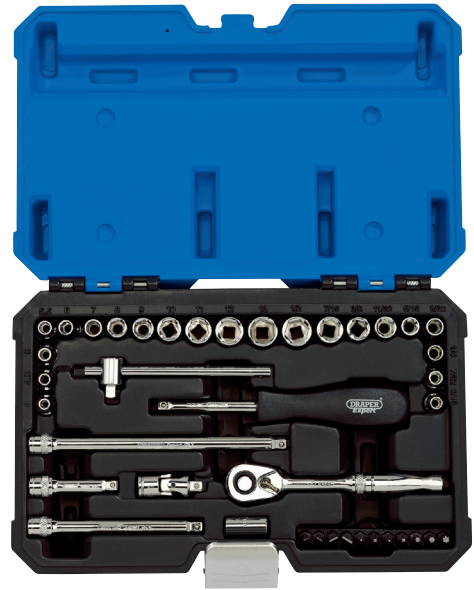

## Draper Expert Combined MM/AF Socket Set, 1/4" Sq. Dr. (40 Piece)

STOCK No. 16464 BRAND Draper Expert

BARCODE 5010559164646

WARRANTY Lifetime

### FEATURES

- 12 metric sockets
- 9 imperial sockets
- Reversible ratchet
- 3 x extension bars
- Sliding 'T' bar
- Universal joint
- Spinner handle
- Bit holder
- 11 screwdriver insert bits

### DESCRIPTION

6 point socket set made from chrome vanadium steel that's hardened and tempered with a polished finish. Each socket has a knurled ring for extra grip. Supplied with a 72 tooth reversible ratchet and accessories. Packed in tough plastic storage case.

### CONTENTS

12 x Metric socket: 4, 4.5, 5, 5.5, 6, 7, 8, 9, 10, 11, 12, 13mm

9 x Imperial socket: 1/4, 3/16, 7/32, 9/32, 5/16, 11/32, 3/8, 7/16, 1/2"

1 x 72 tooth reversible ratchet with quick release button