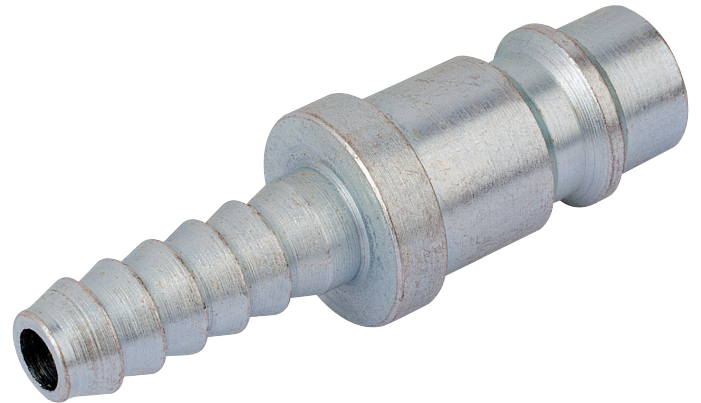

## PCL Euro Adaptor Hose Tailpiece, 6mm (Sold Loose)

**STOCK No.** 54423 **BRAND** Draper

**BARCODE** 5010559544233

**WARRANTY** 12 months parts and labour

### FEATURES

- For heavy duty high flow applications
- Tested to over 1million cycles
- Connects to most popular and European adaptor profiles (Cejn, Rectus etc)
- Zinc passivated to significantly improve corrosion resistance
- Hard wearing steel construction

### DESCRIPTION

For heavy duty high flow applications, tested to over 1 million cycles, connects to most popular and European adaptor profiles (Cejn, Rectus etc.), zinc passivated to significantly improve corrosion resistance, hard wearing steel construction. Sold loose.

### CONTENTS

1 x PCL Euro Adaptor Hose Tailpiece, 6mm (Sold Loose)