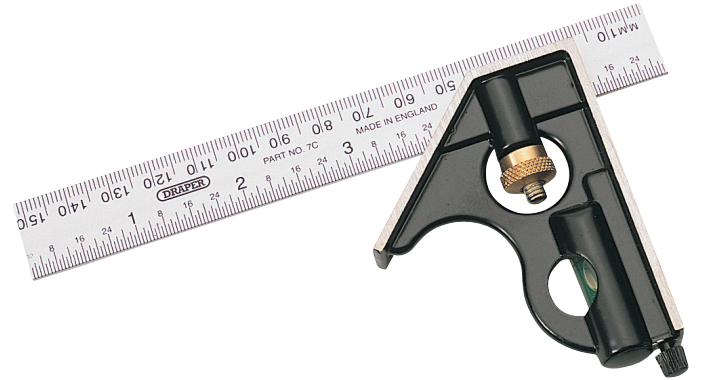

Combination Squares

BRAND Draper

WARRANTY Lifetime

FEATURES

- Metal stock with polished faces, brass adjusting screw, spirit level and scribe
- Aluminium blade graduated both sides in metric and imperial

DESCRIPTION

Matt black metal stock with polished faces, brass adjusting screw, spirit level and scribe. Aluminium blade graduated (on both sides of the blade) metric on one edge and imperial on the other. Display packed.

Stock No.	Length
34702	150mm
34703	300mm