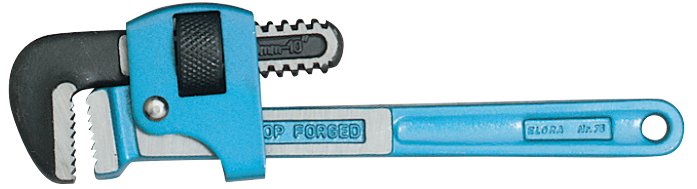

Elora Adjustable Pipe Wrench, 250mm, 26mm

STOCK No. 23692 BRAND Elora

BARCODE 5010559236923

WARRANTY Lifetime

FEATURES

DESCRIPTION

Professional Quality, manufactured from tool steel, hardened and tempered. The spring-loaded induction hardened jaws have wide faces serrated in opposite direction to ensure a secure grip. Polished head with blue lacquered handle.

CONTENTS

1 x Elora Adjustable Pipe Wrench, 250mm

[Link to product - drapertools.com](https://www.drapertools.com)