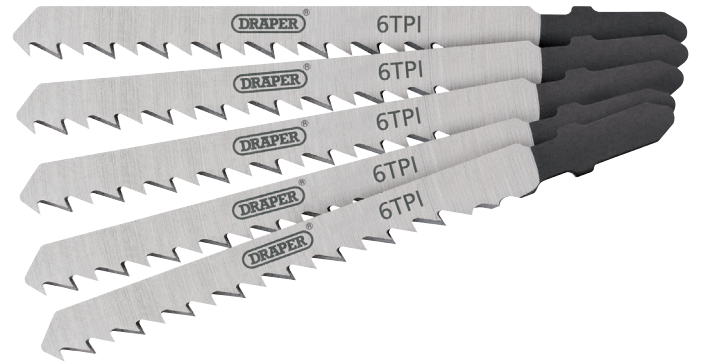

Draper Expert DT101D Jigsaw Blade Set, 100mm (5 Piece)

STOCK No. 81719 **BRAND** Draper Expert

BARCODE 5010559817191

WARRANTY Consumable Warranty Applies

FEATURES

- Bayonet fitting
- Jigsaw blades in sets of 5

DESCRIPTION

Manufactured from carbon steel, which has a ground tooth and taper back design, polished then treated to prevent rust. The 6TPI are perfectly designed for straight clean cuts in softwoods, chipboard and fibreboard. Attached with bayonet ends.

CONTENTS

1 x DT101D Jigsaw Blade Set, 100mm (5 Piece)

[Link to product - drapertools.com](https://www.drapertools.com)