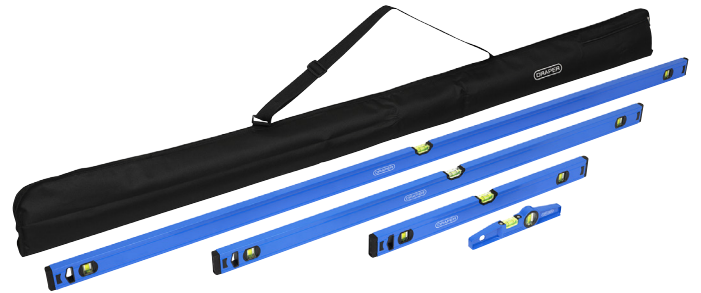

## Box and Torpedo Spirit Level Set (4 Piece)

STOCK No. 29068 BRAND Draper

BARCODE 5059482075285

WARRANTY Lifetime

### FEATURES

- Single milled box levels for maximum flatness and high accuracy
- Box levels with UV and shock resistant 180° centre vial and two 90° vials
- Magnetic torpedo level with 180° and 90° vials
- Hang holes for easy storage

### DESCRIPTION

This set includes three box spirit levels measuring 600mm, 1200mm, and 1800mm, along with a 250mm torpedo spirit level. The box spirit levels have a milled underside for maximum flatness and high accuracy. They are equipped with three UV and shock-resistant vials at 180° and two at 90° angles. The rubber end caps provide extra shock resistance and there is a v-groove for leveling pipework. The torpedo level is made of die-cast aluminum with a powder-coated finish and strong magnets in the base. It features two vials set at 180° and 90° angles. Hang holes at both ends allow for easy storage.

### CONTENTS

1 x Box and Torpedo Spirit Level Set (4 Piece)