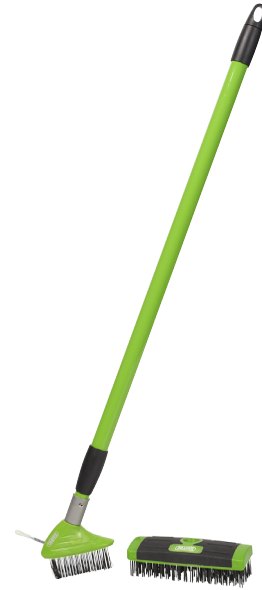

Paving Brush Set with Twin Heads and Telescopic Handle

STOCK No. 58683 **BRAND** Draper

BARCODE 5010559586837

WARRANTY 12 months parts and labour

FEATURES

- Removes weeds, moss dirt and grime from paths and brickwork.

DESCRIPTION

Telescopic set with two interchangeable wire brush heads. A large six row head and a smaller three row head, both fabricated with steel wire bristles. Perfect for removing weeds, moss, sand etc. from paving blocks, crazy paving and patios. Plastic handle extends between 800 and 1400mm.

CONTENTS

1 x Paving Brush Set with Twin Heads and Telescopic Handle

[Link to product - drapertools.com](https://www.drapertools.com)