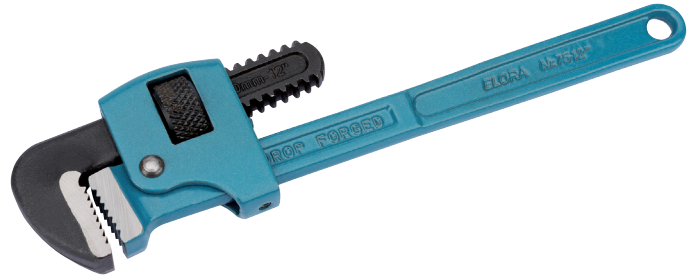

## Adjustable Pipe Wrenches

**BRAND** Elora

**WARRANTY** Lifetime

### FEATURES

### DESCRIPTION

Professional Quality, manufactured from tool steel, hardened and tempered. The spring - loaded induction hardened jaws have wide faces serrated in opposite direction to ensure a secure grip. Polished head with blue lacquered handle. Sold loose.

Stock No.	Length	Capacity
23692	250mm	26mm
23709	300mm	30mm
23717	350mm	38mm
23725	450mm	52mm
23733	600mm	65mm