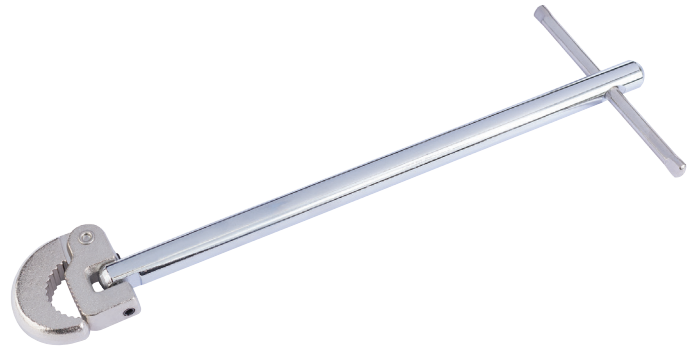

## Adjustable Basin Wrenches

**BRAND** Draper

**WARRANTY** Lifetime

---

### FEATURES

- Swivel action universal gripping head with serrated faces

---

### DESCRIPTION

Swivel action universal gripping head with serrated faces. The chrome plated solid steel handle has a sliding tommy bar. Display packed.

Stock No.	Capacity
68733	27mm
56442	40mm

---