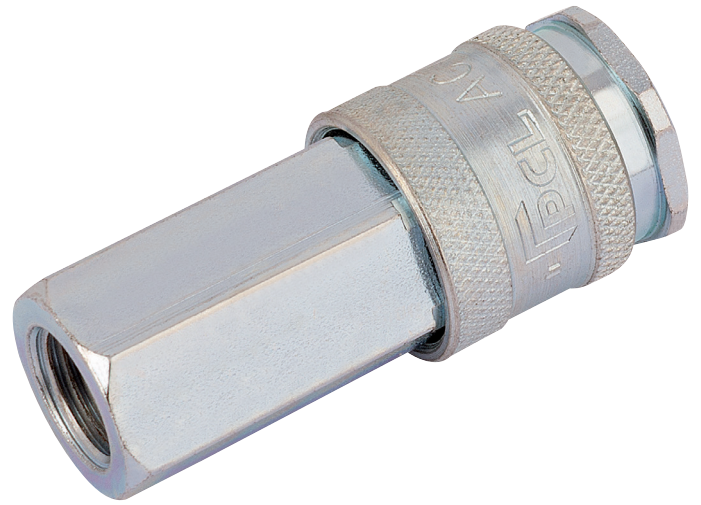

1/4" BSP Parallel Euro Coupling Female Thread (Sold Loose)

STOCK No. 54407 **BRAND** Draper

BARCODE 5010559544073

WARRANTY Consumable Warranty Applies

FEATURES

- For heavy duty high flow applications
- Tested to over 1 million cycles
- Connects to most popular industrial and European adaptor profiles (Cejn, Rectus etc)
- Zinc passivated

DESCRIPTION

For heavy duty high flow applications, BSP parallel, tested to over 1 million cycles, connects to most popular and European adaptor profiles (Cejn, Rectus etc.), zinc passivated to significantly improve corrosion resistance, hard wearing steel construction. Sold loose.

CONTENTS

1 x 1/4" BSP Parallel Euro Coupling Female Thread (Sold Loose)

SPECIFICATIONS

Max Burst Pressure	2030psi (140bar)
Max Working Pressure	500psi (35bar)
Nominal Flow Diameter	7.4mm
Temperature Range	-40 to 100°C
Test Pressure	725psi (50bar)
Pressure Drop	0.5bar = 78cfm (2200L/min)