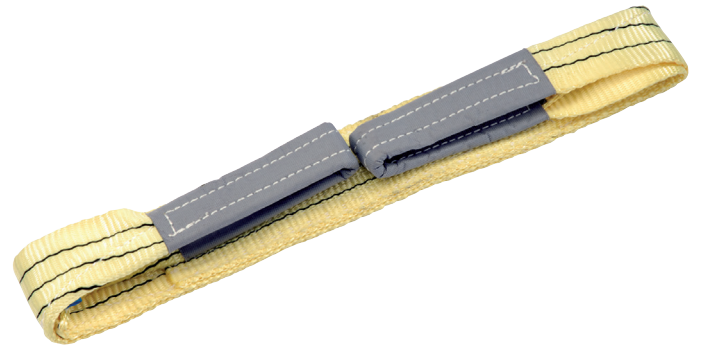

# Draper Expert Load Slings, 3 Tonne

**BRAND** Draper Expert

**WARRANTY** 12 months

## FEATURES

- Polyester webbing 90mm wide with reinforced lifting eyes
- Colour coded to European standards to identify capacity
- The safe working load (SWL) is rated at 3000kg for a load at one end (straight configuration)
- The safe working load (SWL) is rated at 6000kg for a load between the loop eyes ('U' configuration)
- Manufactured to BS EN1492

## DESCRIPTION

Polyester webbing, 90mm wide, with reinforced lifting eyes. Colour coded to European standards to identify capacity. The safe working load (SWL) is rated at 3000kg for a load at one end (straight configuration) and 6000kg for a load between the loop eyes ('U' configuration). Shrink wrapped for security. Display packed.