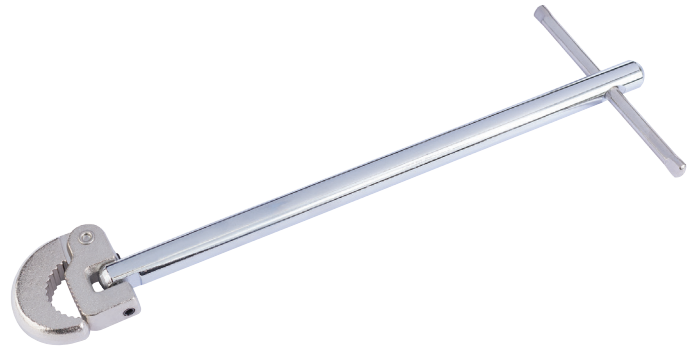

Adjustable Basin Wrenches

BRAND Draper

WARRANTY Lifetime

FEATURES

- Swivel action universal gripping head with serrated faces

DESCRIPTION

Swivel action universal gripping head with serrated faces. The chrome plated solid steel handle has a sliding tommy bar. Display packed.

Stock No.	Capacity
68733	27mm
56442	40mm