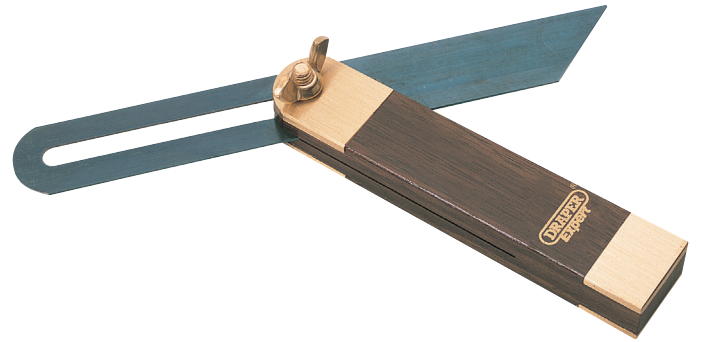

Draper Expert Adjustable Carpenters Bevels

BRAND Draper Expert

WARRANTY Lifetime

FEATURES

- Polished hardwood stock with brass ends and wing nut
- Fitted with straight and true blued steel blade

DESCRIPTION

With polished hardwood stock with brass ends and wing nut. Fitted with straight and true blued steel blade. Display packed.

Stock No.	Length
54233	190mm
54241	230mm
