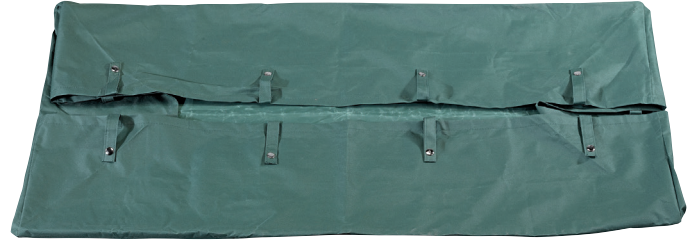

Heavy Duty Mesh Cart Liner for 85634 Heavy Duty Steel Mesh Cart

STOCK No. 20768 **BRAND** Draper

BARCODE 5010559207688

WARRANTY Consumable Warranty Applies

FEATURES

-

DESCRIPTION

Heavy-duty waterproof liner for Heavy Duty Steel Mesh Cart (available separately).

CONTENTS

1 x Heavy-duty Mesh Cart Liner for 85634 Heavy Duty Steel Mesh Cart

SPECIFICATIONS

Dimensions	1220 x 610 x 274mm
------------	--------------------

[Link to product - drapertools.com](https://www.drapertools.com)