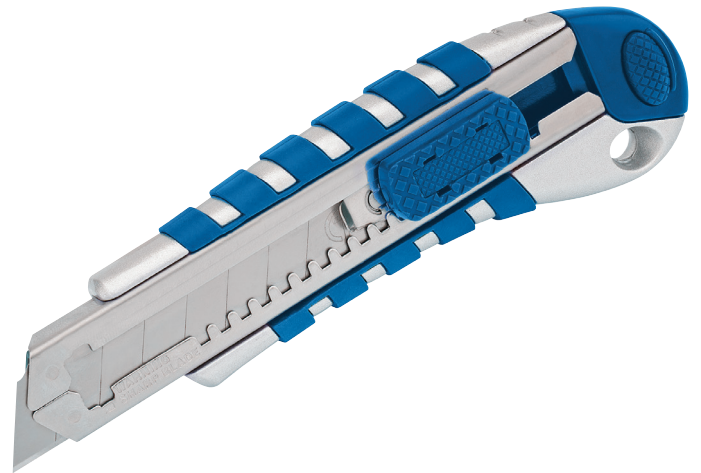

# Soft Grip 18mm Retractable Segment Blade Knife

**BRAND** Draper

**WARRANTY** Consumable Warranty

## FEATURES

- Zinc alloy body with soft grip and a seven segment blade
- Includes push button blade positioner, segment break off recess and two spare blade strips

## DESCRIPTION

Zinc alloy body with soft grip and a seven segment blade incorporating a metal guide shroud for extra protection. Includes push button blade positioner, segment break off recess and two spare blade strips. Display packed.