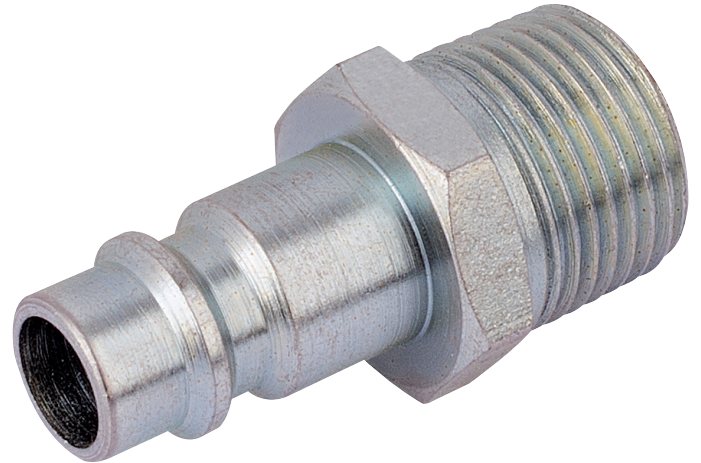

## 3/8" BSP Male Nut PCL Euro Coupling Adaptor (Sold Loose)

**STOCK No.** 54416 **BRAND** Draper

**BARCODE** 5010559544165

**WARRANTY** 12 months parts and labour

### FEATURES

- For heavy duty high flow applications
- Tested to over 1 million cycles
- Connects to most popular and European adaptor profiles (Cejn, Rectus etc)
- Zinc passivated to significantly improve corrosion resistance
- Hard wearing steel construction

### DESCRIPTION

For heavy duty high flow applications, tested to over 1 million cycles, connects to most popular and European adaptor profiles (Cejn, Rectus etc.), zinc passivated to significantly improve corrosion resistance, hard wearing steel construction. Sold loose.

### CONTENTS

1 x 3/8" BSP Male Nut PCL Euro Coupling Adaptor (Sold Loose)