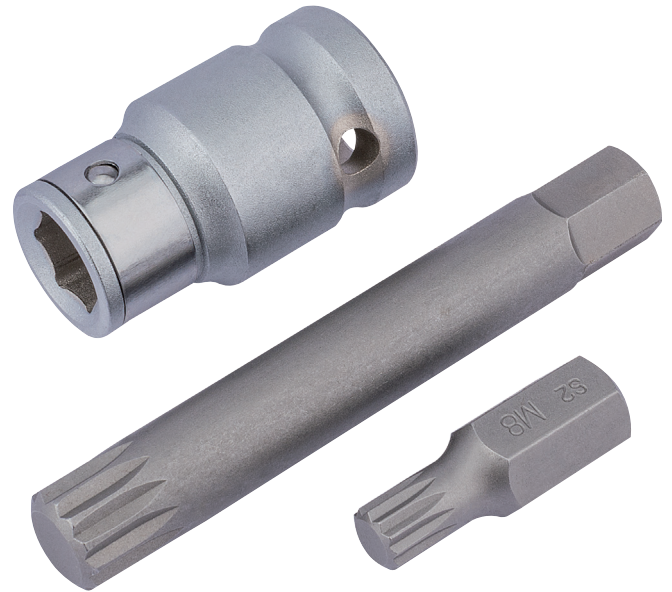

Draper Expert Spline Bit Set, 1/2" Sq. Dr. (3 Piece)

STOCK No. 83566 **BRAND** Draper Expert

BARCODE 5010559835669

WARRANTY Lifetime

FEATURES

- Contents: bit holder 1/2" sq. dr., 2 bits 8mm x 75mm and 12 x 75mm long

DESCRIPTION

Bits manufactured from SNCM - V steel hardened and tempered with shot blasted finish. 1/2" Sq. Dr. bit holder from chrome vanadium steel hardened, tempered and chrome plated for corrosion resistance.

CONTENTS

- 1 x Bit holder 10mm x 1/2" sq. drive
- 1 x Bit: 8 x 30mm long
- 1 x Bit: 12 x 75mm long

[Link to product - drapertools.com](https://www.drapertools.com)