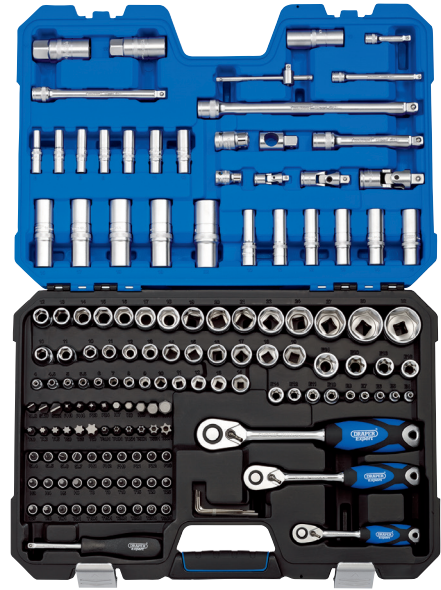

Draper Expert Metric Socket Set, 1/4", 3/8" and 1/2" Sq. Dr. (149 Piece)

STOCK No. 16461 BRAND Draper Expert

BARCODE 5010559164615

WARRANTY Lifetime

FEATURES

- 6 Point HI-TORQ® sockets
- Quick release ratchet
- Wobble extension bars

DESCRIPTION

Six point socket made from chrome vanadium steel that's hardened and tempered with a micro satin finish. Each socket has a knurled ring for extra grip. Supplied with a 72 tooth reversible soft grip ratchet and accessories. Packed in a tough plastic storage case with soft grip handle.