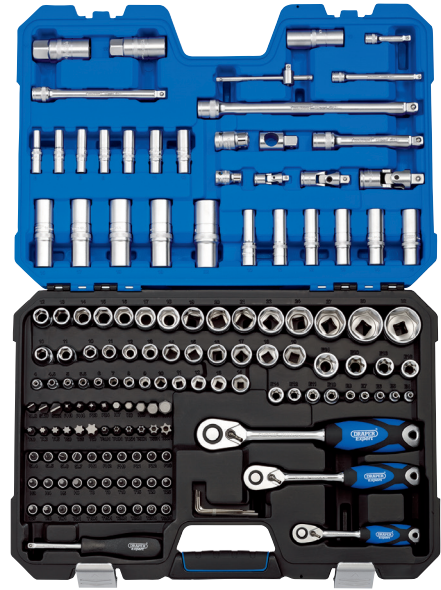

## Draper Expert Metric Socket Set, 1/4", 3/8" and 1/2" Sq. Dr. (149 Piece)

STOCK No. 16461 BRAND Draper Expert

BARCODE 5010559164615

WARRANTY Lifetime

### FEATURES

- 6 Point HI-TORQ® sockets
- Quick release ratchet
- Wobble extension bars

### DESCRIPTION

Six point socket made from chrome vanadium steel that's hardened and tempered with a micro satin finish. Each socket has a knurled ring for extra grip. Supplied with a 72 tooth reversible soft grip ratchet and accessories. Packed in a tough plastic storage case with soft grip handle.