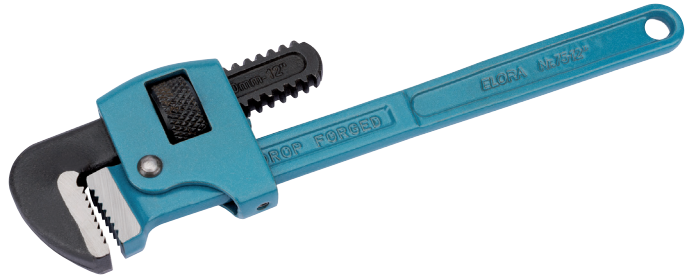

Adjustable Pipe Wrenches

BRAND Elora

WARRANTY Lifetime

FEATURES

DESCRIPTION

Professional Quality, manufactured from tool steel, hardened and tempered. The spring - loaded induction hardened jaws have wide faces serrated in opposite direction to ensure a secure grip. Polished head with blue lacquered handle. Sold loose.

Stock No.	Length	Capacity
23692	250mm	26mm
23709	300mm	30mm
23717	350mm	38mm
23725	450mm	52mm
23733	600mm	65mm